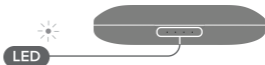

3. LED Indication of Charging Status (Case)

The 4 light indicator flash
(25%, 50%, 75%, 100%)