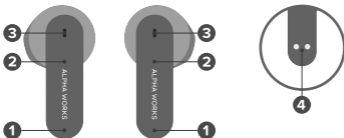

Earbuds

1. Microphone
2. Multi-function Touch Control
3. LED indicator (charging status and pairing indicator)
4. Metal contacts for charging