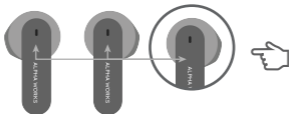

## Use Specs

1. Take the earbuds out of the charging case, and they will automatically turn on. A voice prompt saying "power on" will play, indicating the earbuds are now on.

2. Turn on Bluetooth on the paired device (smartphone, table, laptop, etc.). Select "AW-CURVE 200" from the list of devices available for pairing. The voice command "connected" will sound in the earbuds - the earbuds are paired with your device.

3. The earbuds are equipped with touch controls. The sensor area is shown in. Control is carried out by short or long pressing or a combination of pressing. (see the table of operations in this user manual.)