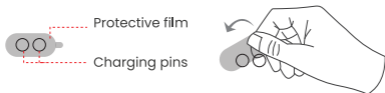

Quick Start Guide

1. Before use, please tear off the protective film from charging pins on earbuds, then put back the earbuds for power on to use and charge.