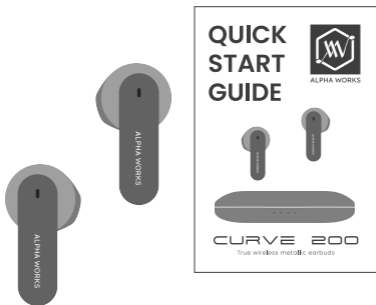

包装内容

2 x 无线耳机
1 x 用户手册

1 x 便携充电盒
1 x Type-C充电线