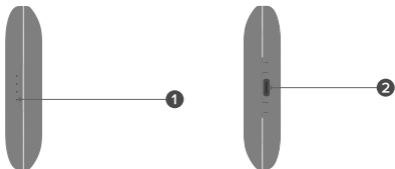

Product Description

CURVE 200 blends premium sound quality with a sleek zinc metal casing, minimalist design, touch controls, and IPX4 water resistance for a versatile audio experience that's both stylish and functional

Metal charging case

1. LED Indicator (case battery charge status)
2. Charging Port (USB Type-C)