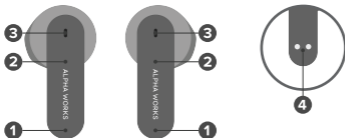

Earbuds

1. Microphone
2. Multi-function Touch Control
3. LED indicator (Charging status and pairing indicator)
4. Metal contacts for charging