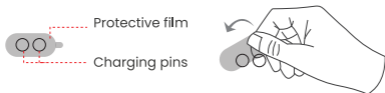

Quick Start Guide

1. Before use, please tear off the protective film from charging pins on earbuds, then put back the earbuds for power on to use and charge.