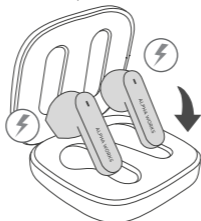

4. When you have finished listening to music, place the earbuds back into the charging case. They will automatically turn off and start charging from the case's battery.

Earbuds LED indication

Charging	Steady white light while charging, the light off while charge completed
Pairing mode	One headset flash white light quickly (2 times per second), the other headset flash white light slowly (one time per 5 seconds)
Connected	Without light
Incoming call	White light flash 2 times per 500ms
Two earphones pairing	White light flash quickly
Charging to the case	Four light indicator flash (25%, 50%, 75%, 100%)
Fully charged to case	Full charged: White LED is off
Notice	Use an AC adapter with 5V output voltage (compatible) with a Type-C USB cable.