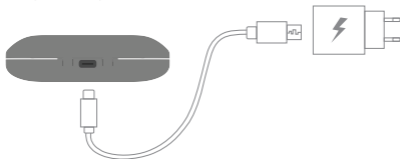

2. Fully charge the case along with the earbuds - use the supplied cable (power adapter not included).

3. LED Indication of Charging Status (Case)