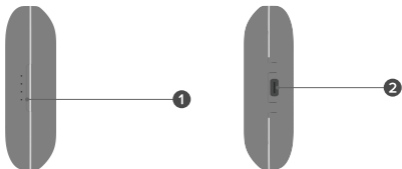

Product Description

CURVE 100 blends premium sound quality with a compact casing, minimalist design, touch controls, and IPX4 water resistance for a versatile audio experience that's both stylish and functional

Charging case

1. LED Indicator (case battery charge status)
2. Charging Port (USB Type-C)