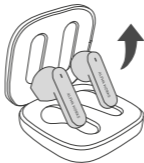

Charging case

1. LED Indicator (case battery charge status)
2. Charging Port (USB Type-C)

Earbuds

1. Microphone
2. Multi-function Touch Control
3. LED indicator (Charging status and pairing indicator)
4. Metal contacts for charging

Quick Start Guide

1. Before use, please tear off the protective film from charging pins on earbuds, then put back the earbuds for power on to use and charge.

2. Fully charge the case along with the earbuds - use the supplied cable (power adapter not included).

3. LED Indication of Charging Status (Case)

Use Specs

1. Take the earbuds out of the charging case, and they will automatically turn on. A voice prompt saying "power on" will play, indicating the earbuds are now on.