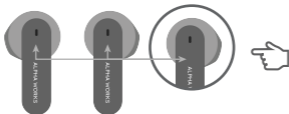

3. LED Indication of Charging Status (Case)

Use Specs

1. Take the earbuds out of the charging case, and they will automatically turn on. A voice prompt saying "power on" will play, indicating the earbuds are now on.

3. The earbuds are equipped with touch controls. The sensor area is shown in. Control is carried out by short or long pressing or a combination of pressing. (Refer to the table of operations in this user manual.)